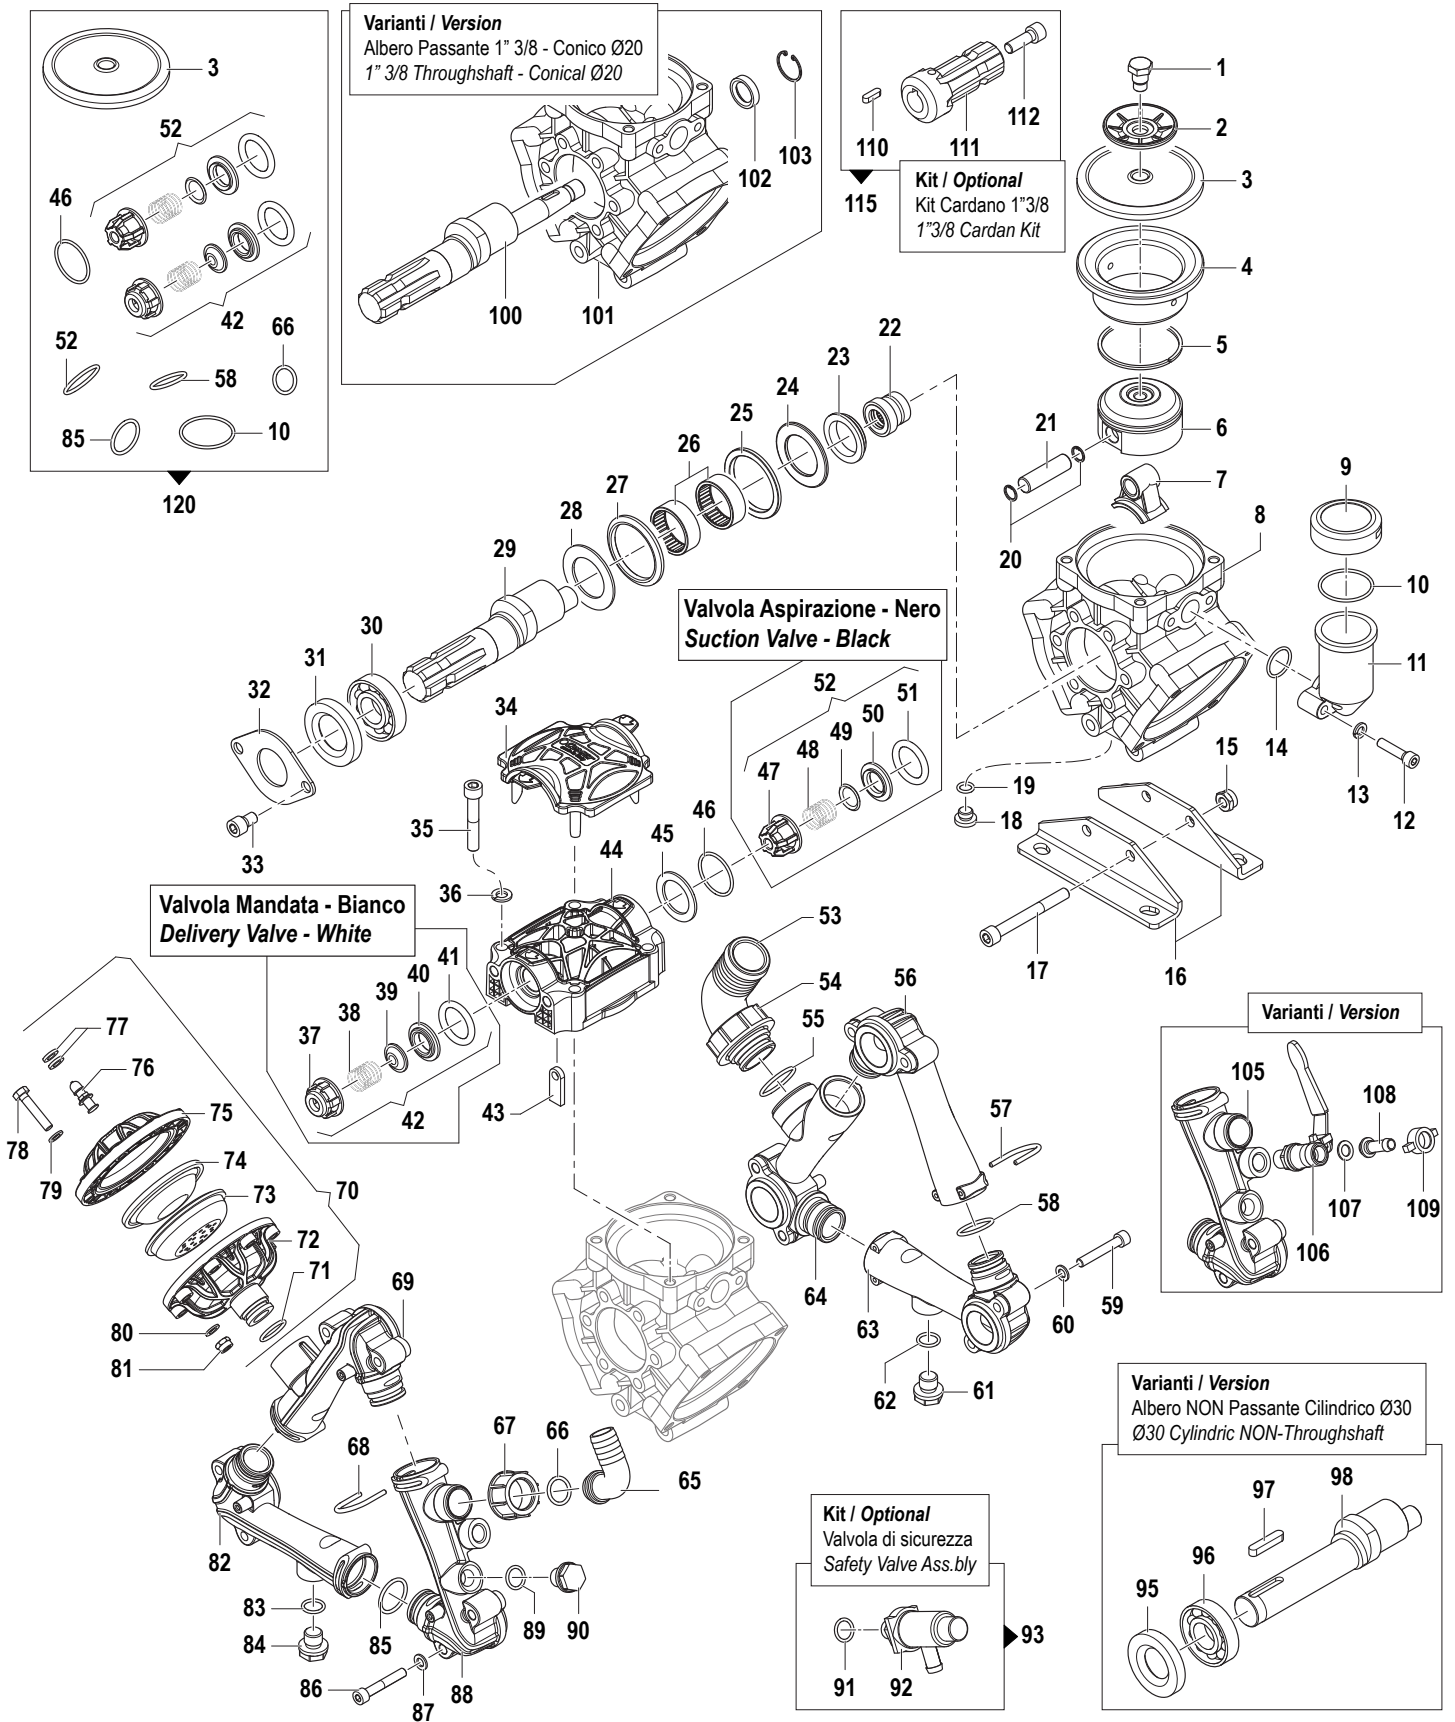

BP Series

BP 115 - BP 135

Pompe a Membrana - Diaphragm Pumps

550 RPM

Pompa Base
Standard Pump

Albero NON Passante 1"3/8M, con Piedi
 1"3/8M NON-Throughshaft, with Feet